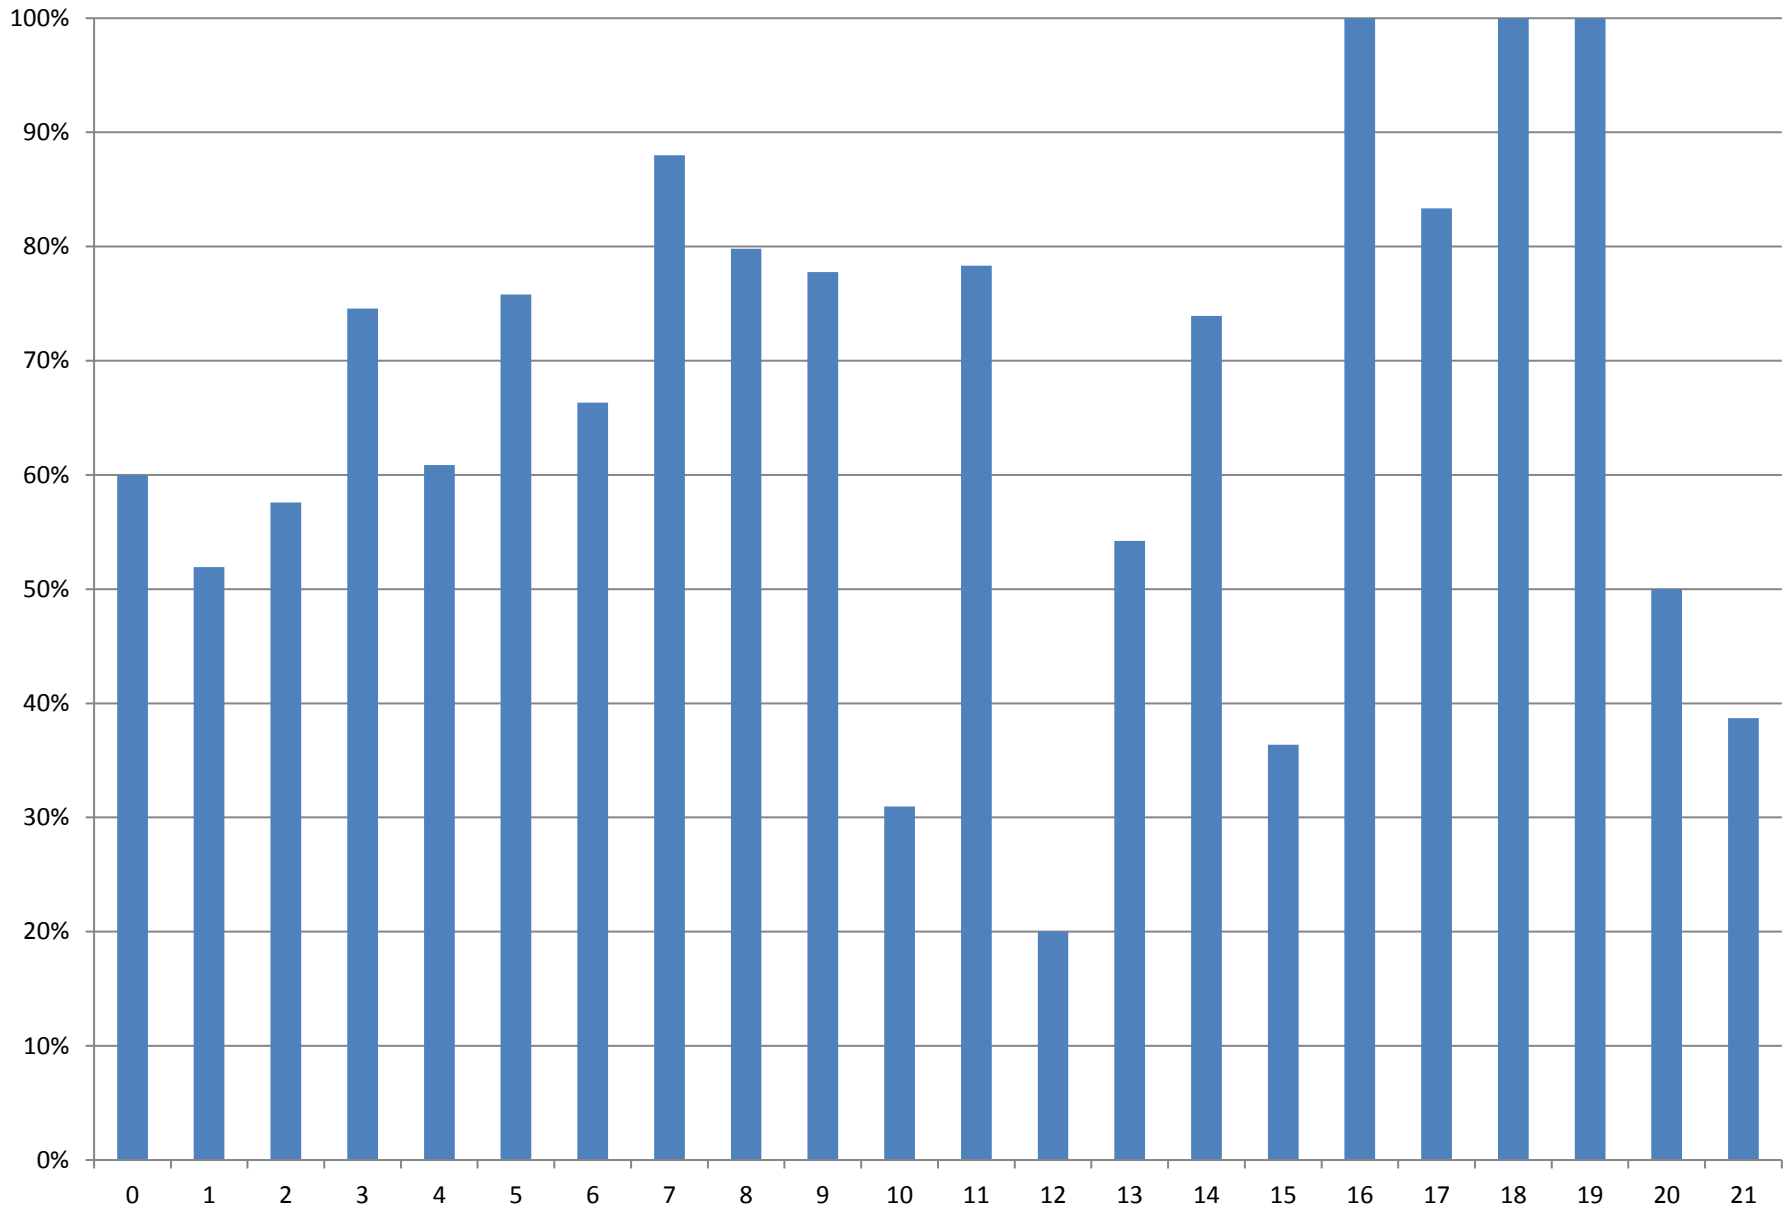

Program Submission Counts

Total pass: 1,910
Total fail: 1,067

Success Rate by Problem

Success Rate by Site & Problem

Success Rate by Site

Pass / Fail Distribution

Percentile Analysis

Language Submissions by Site

Average Scores by Site and Division