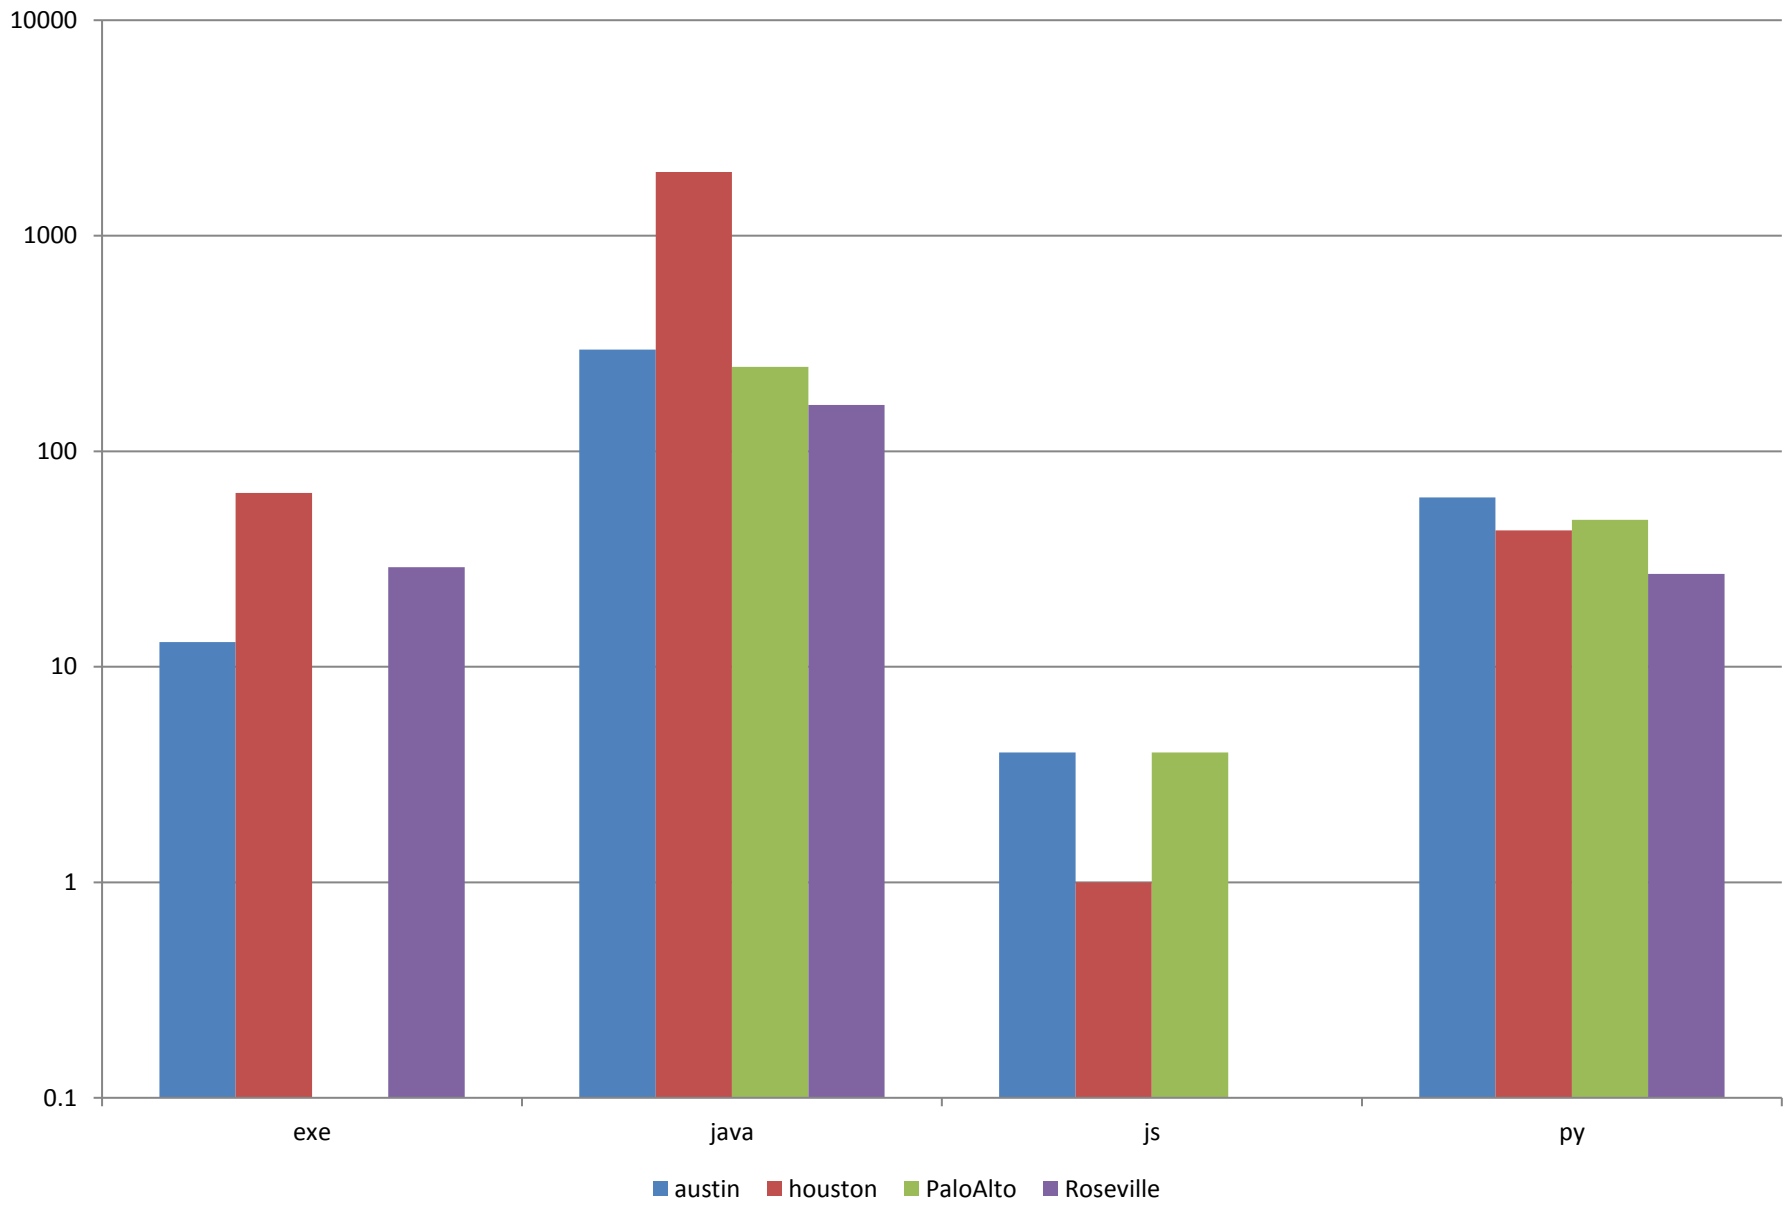

Program Submission Counts

Total pass: 1,910
Total fail: 1,067

Success Rate by Problem

Success Rate by Site & Problem

Success Rate by Site

Pass / Fail Distribution

Percentile Analysis

Language Submissions by Site

Average Scores by Site and Division