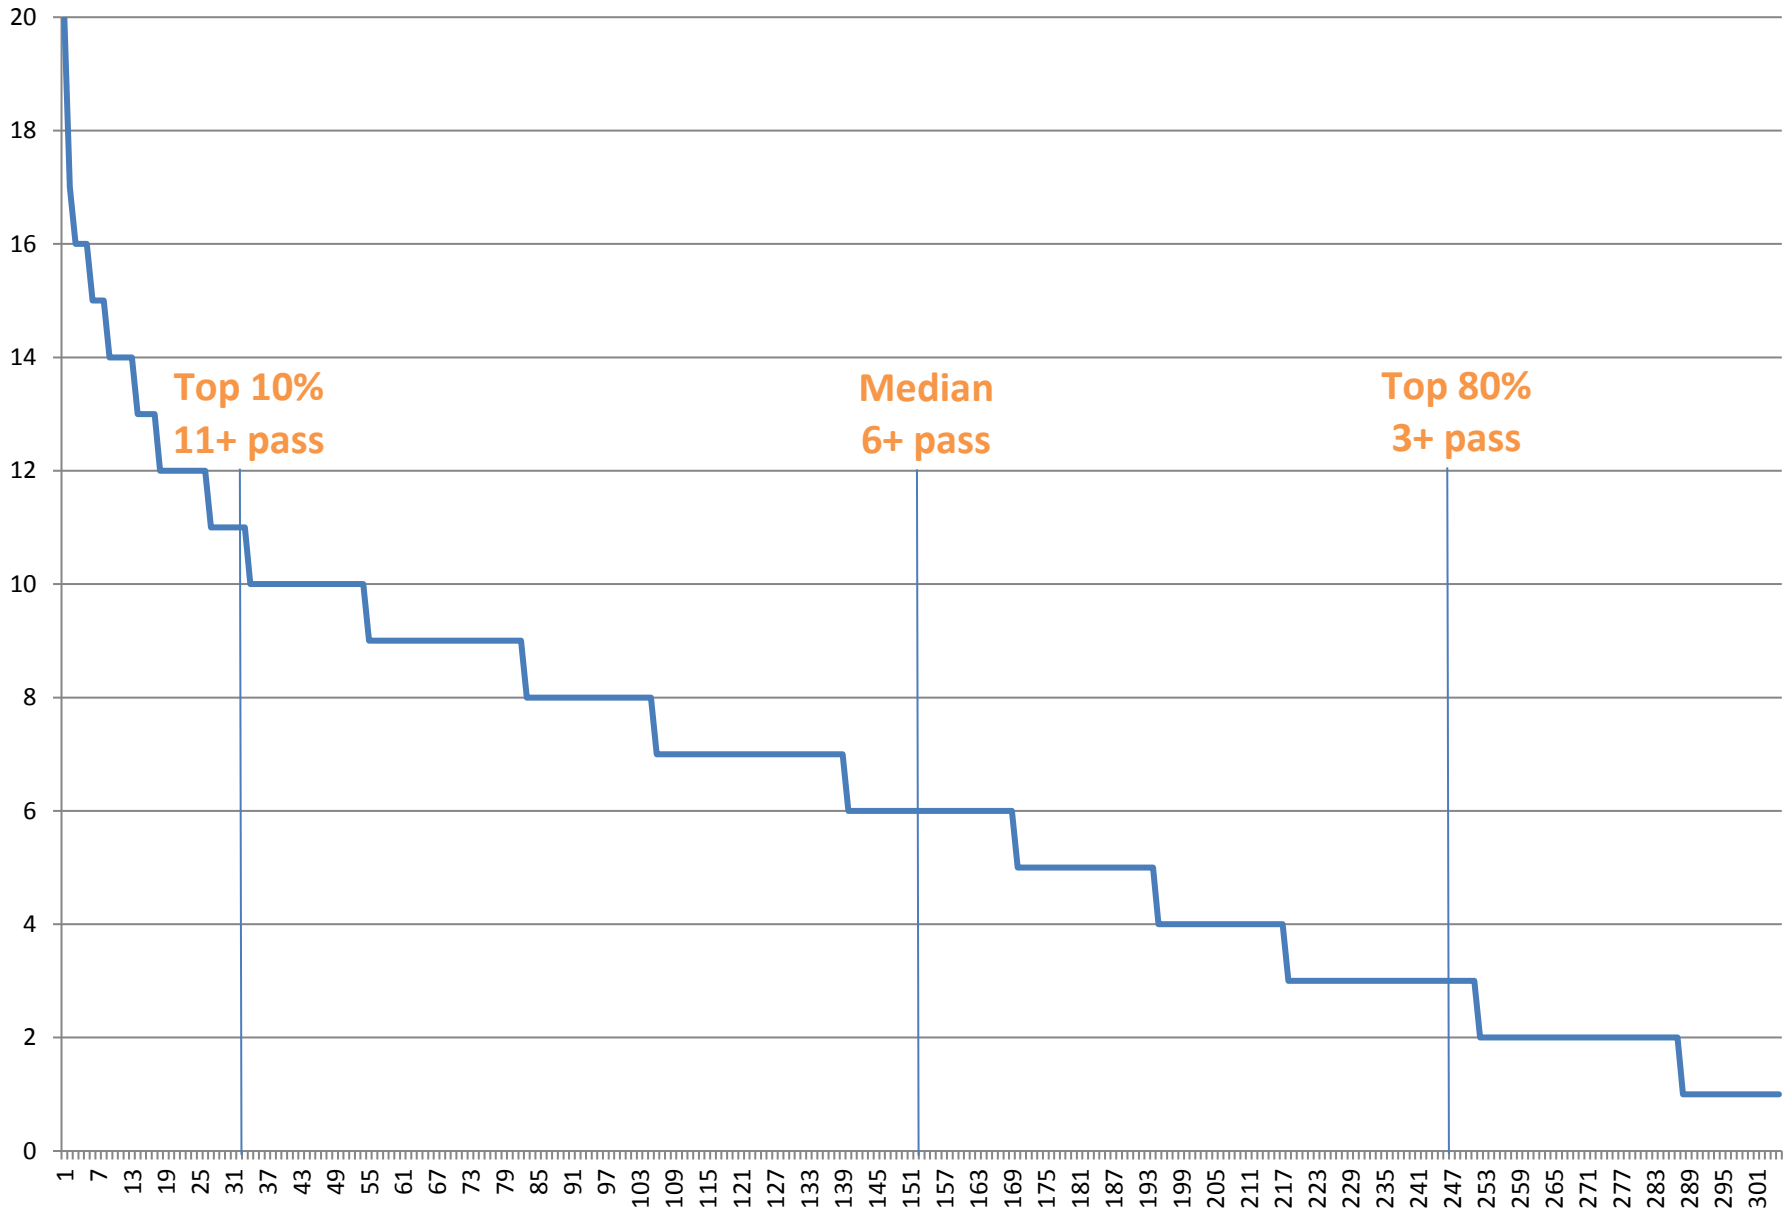

Program Submission Counts

Total pass: 1,910
Total fail: 1,067

Success Rate by Problem

Success Rate by Site & Problem

Success Rate by Site

Pass / Fail Distribution

Percentile Analysis

Language Submissions by Site

Average Scores by Site and Division