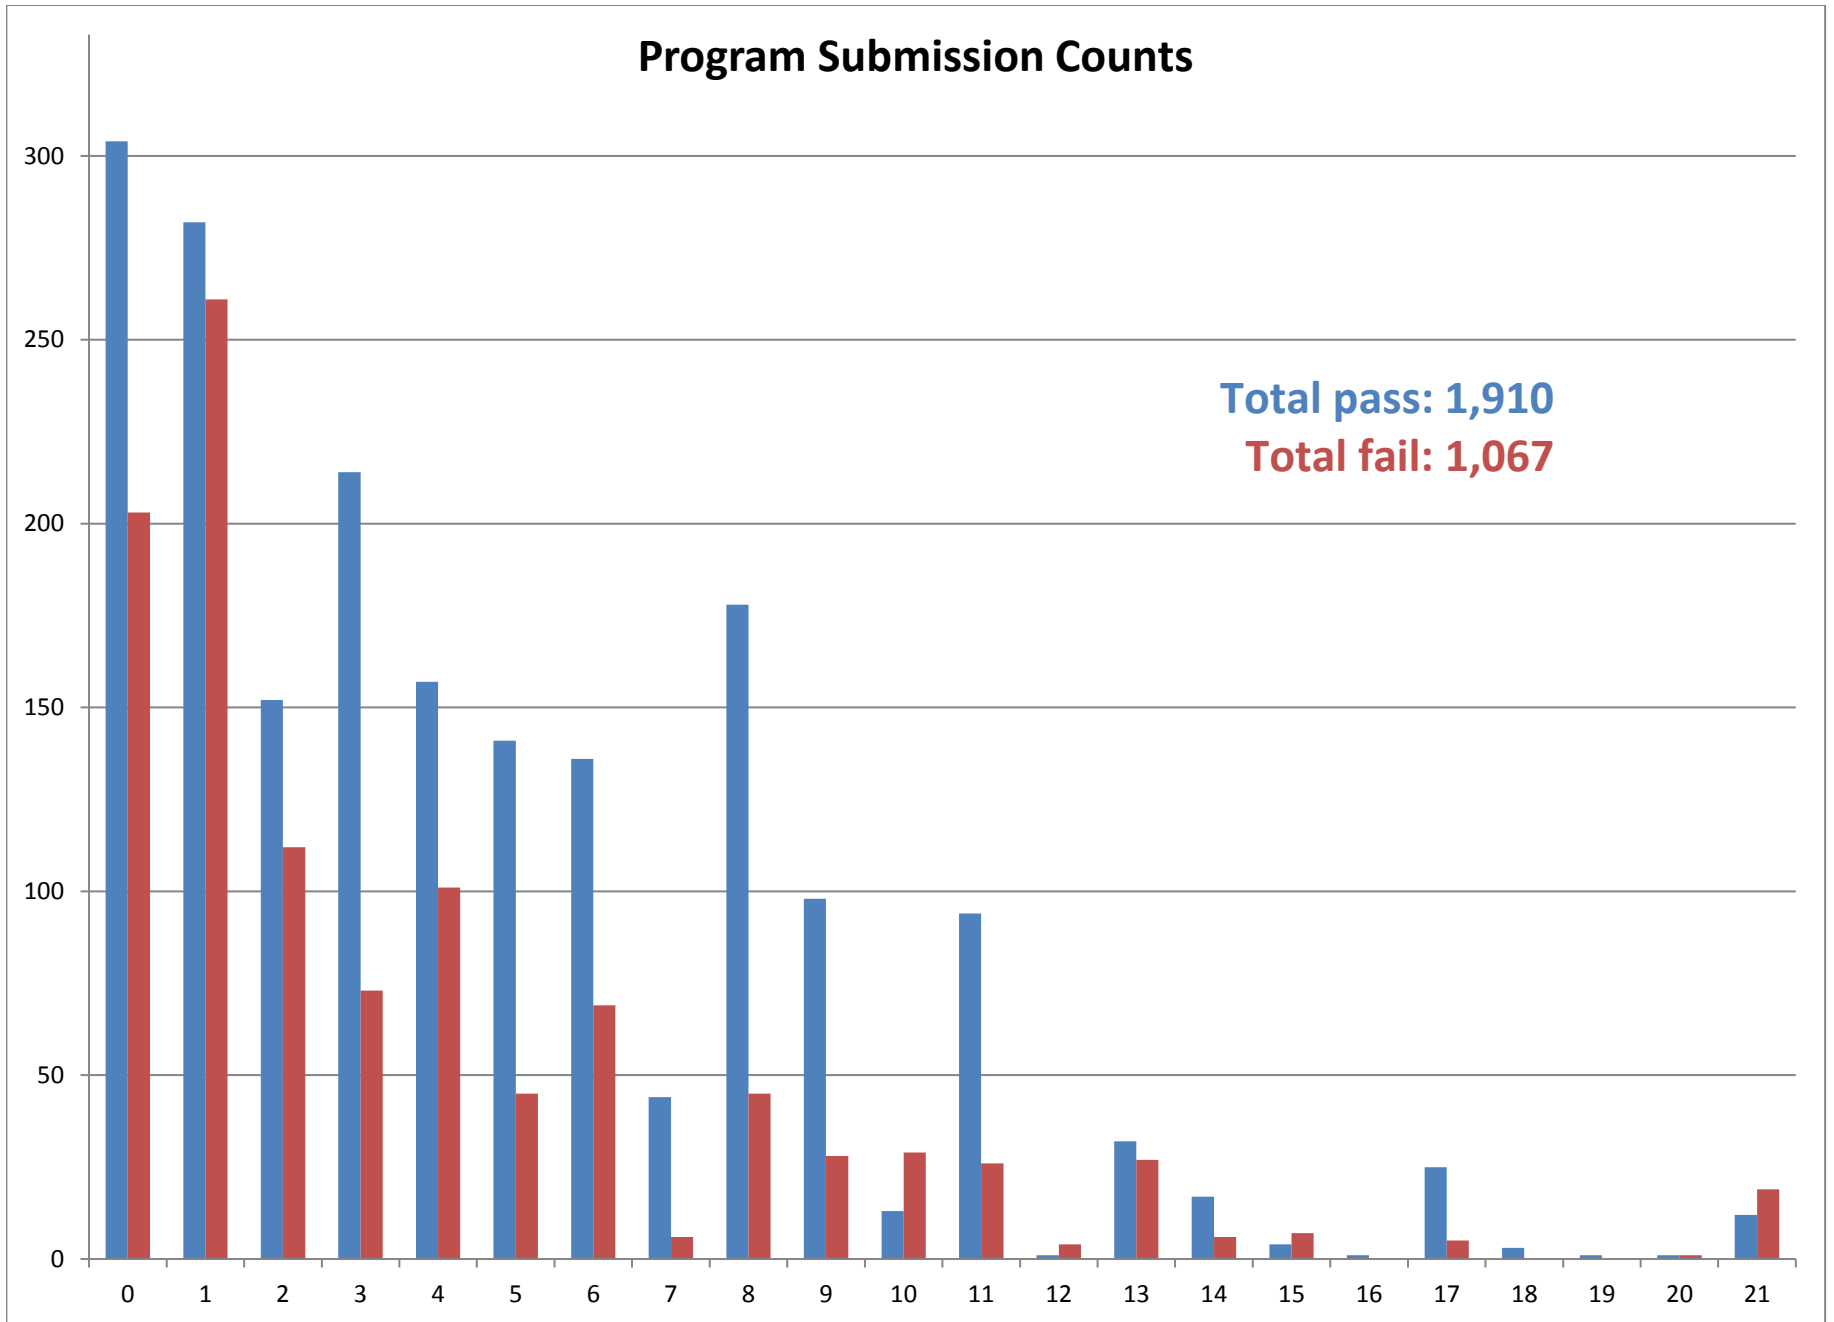

Program Submission Counts

Total pass: 1,910
Total fail: 1,067

Success Rate by Problem

Success Rate by Site & Problem

Success Rate by Site

Pass / Fail Distribution

Percentile Analysis

Language Submissions by Site

Average Scores by Site and Division