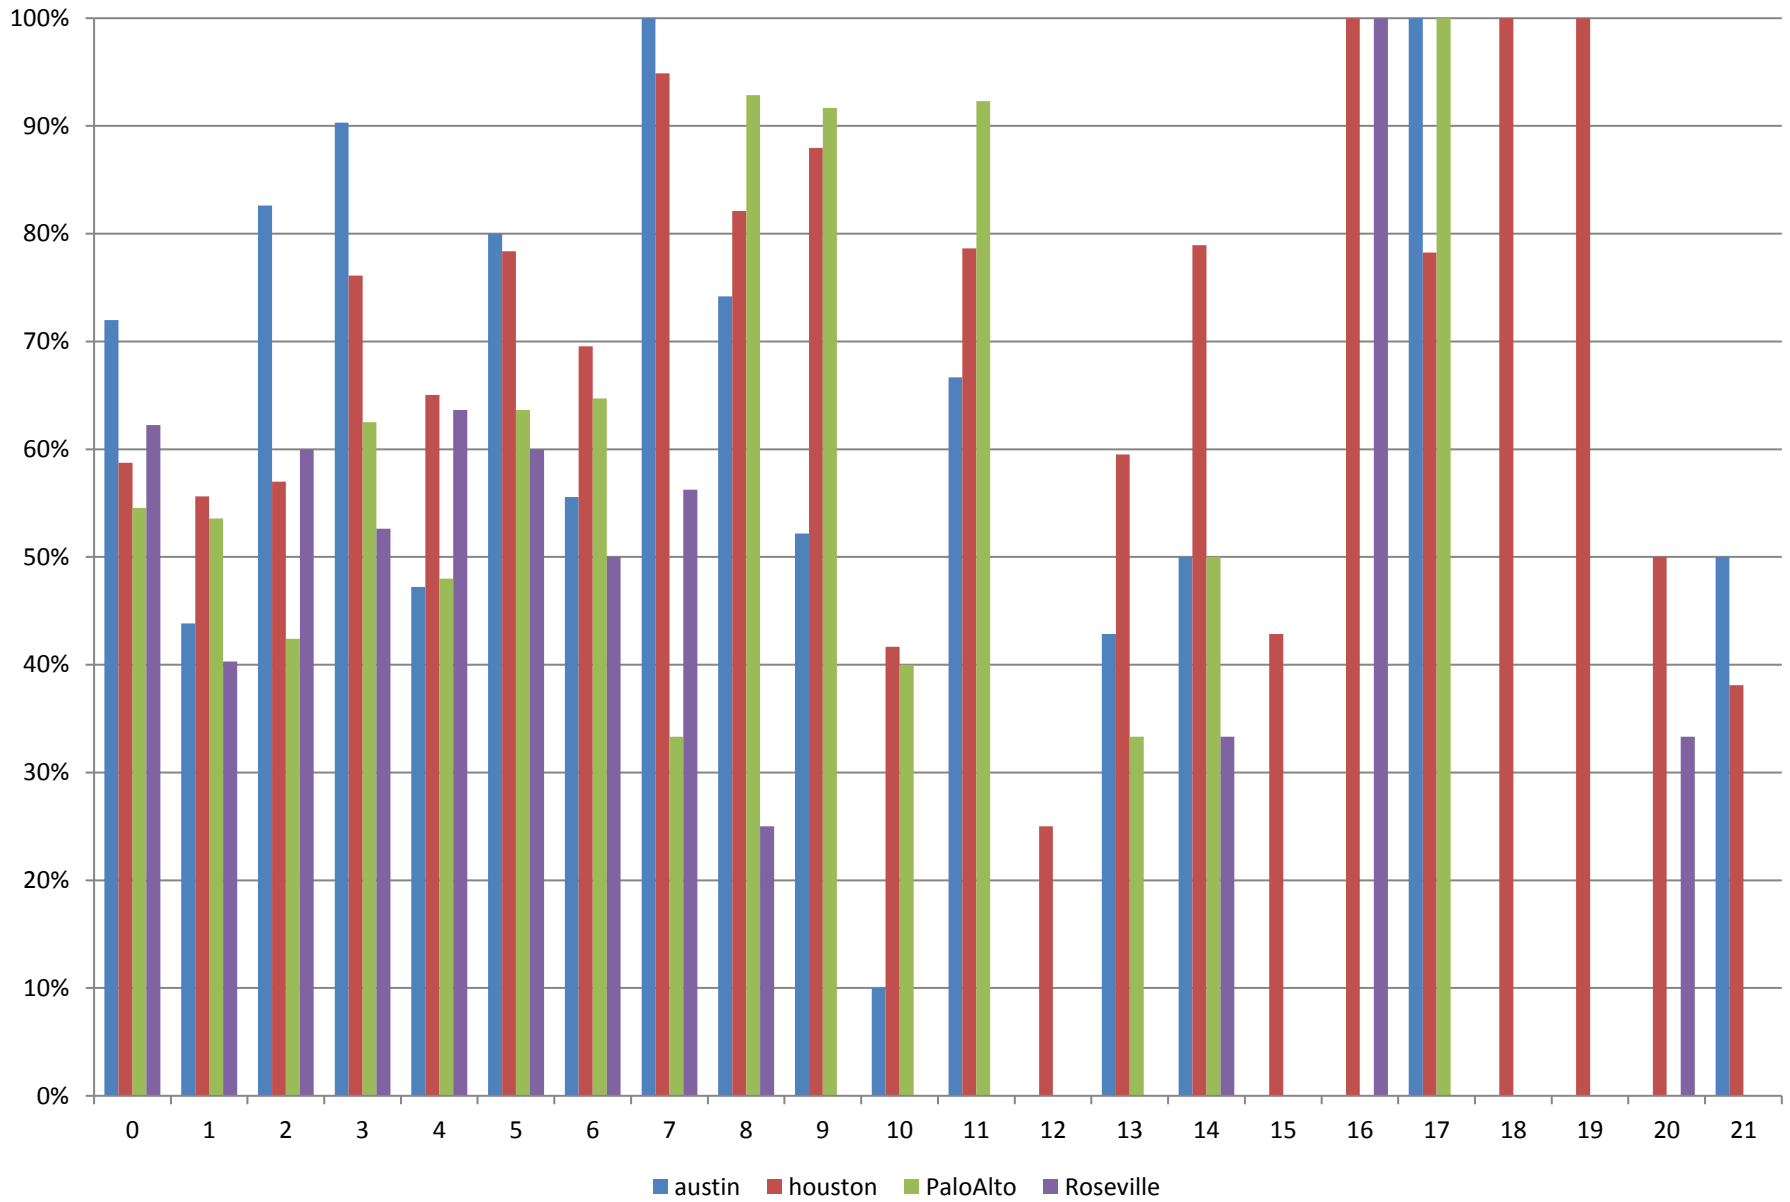

Program Submission Counts

Total pass: 1,910
Total fail: 1,067

Success Rate by Problem

Success Rate by Site & Problem

Success Rate by Site

Pass / Fail Distribution

Percentile Analysis

Language Submissions by Site

Average Scores by Site and Division