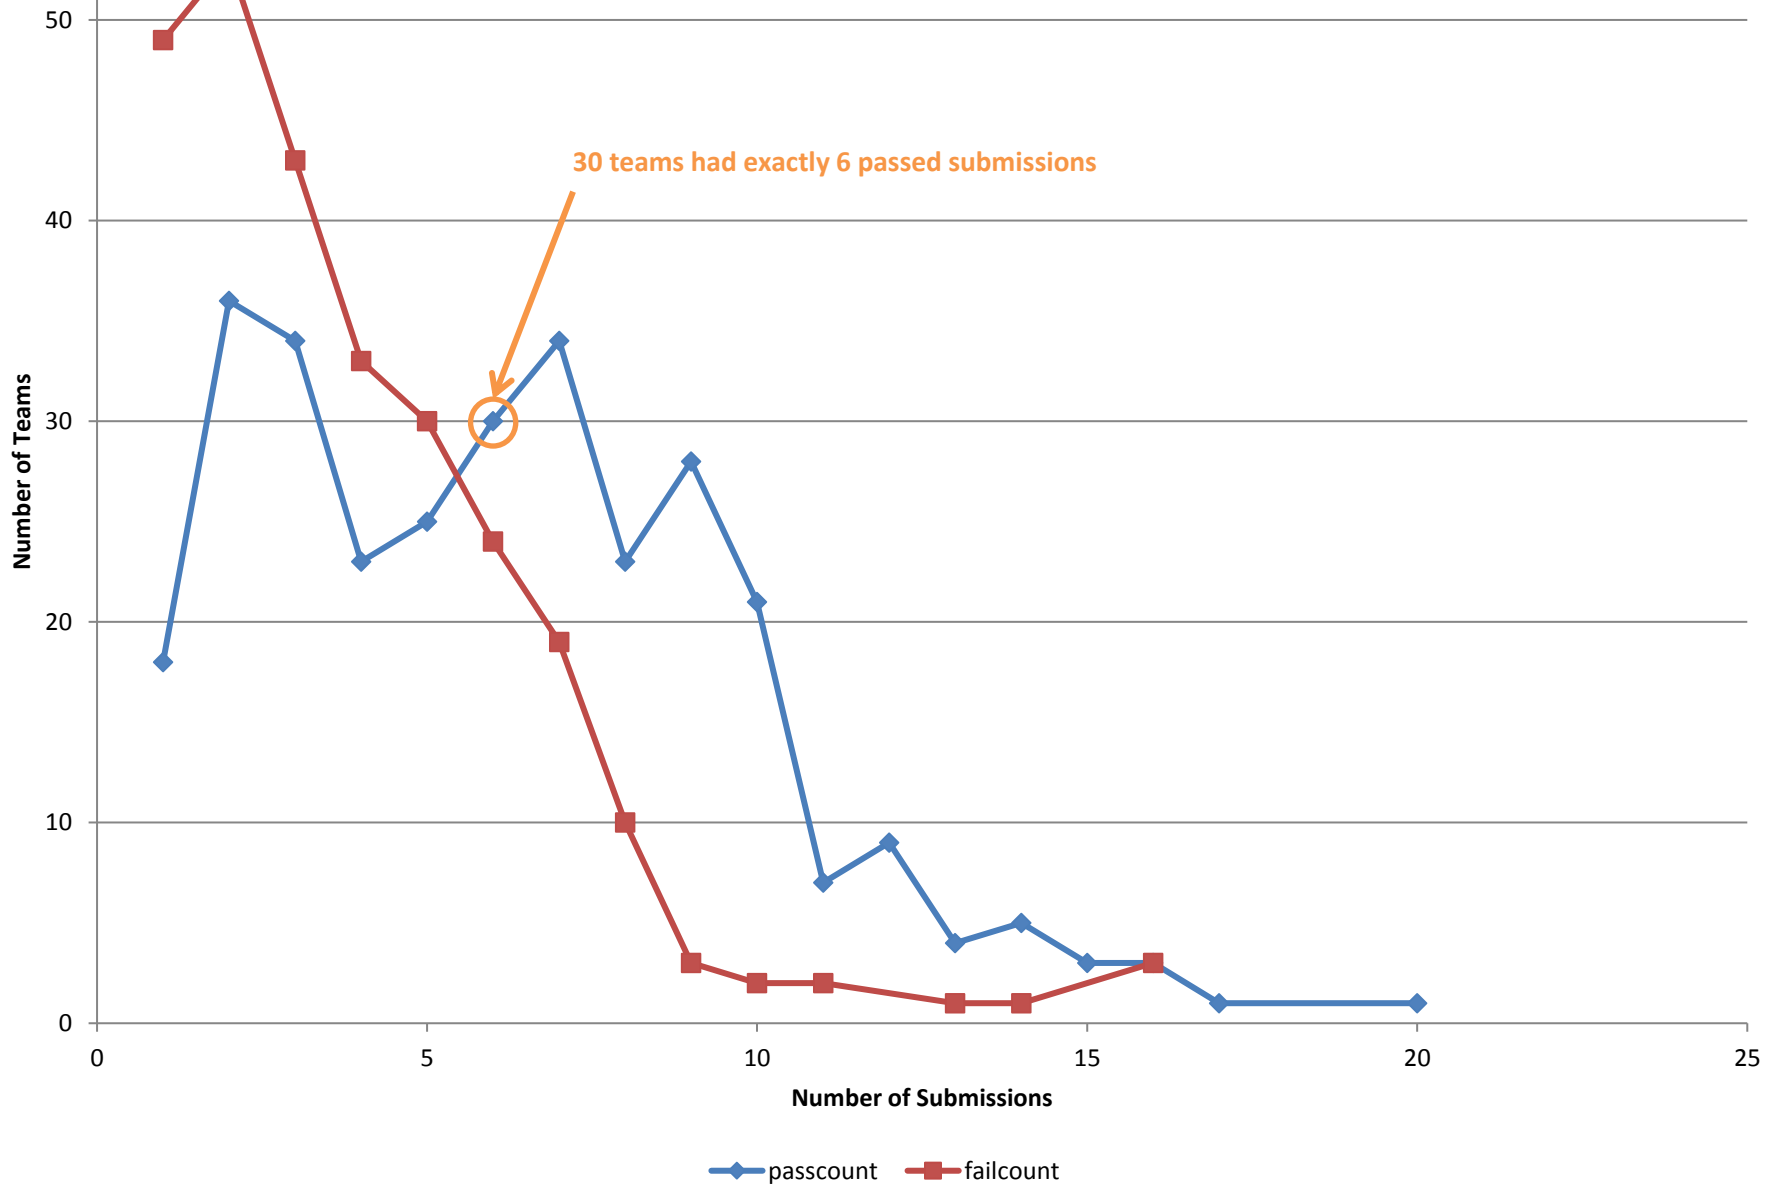

Program Submission Counts

Total pass: 1,910
Total fail: 1,067

Success Rate by Problem

Success Rate by Site & Problem

Success Rate by Site

Pass / Fail Distribution

Percentile Analysis

Language Submissions by Site

Average Scores by Site and Division