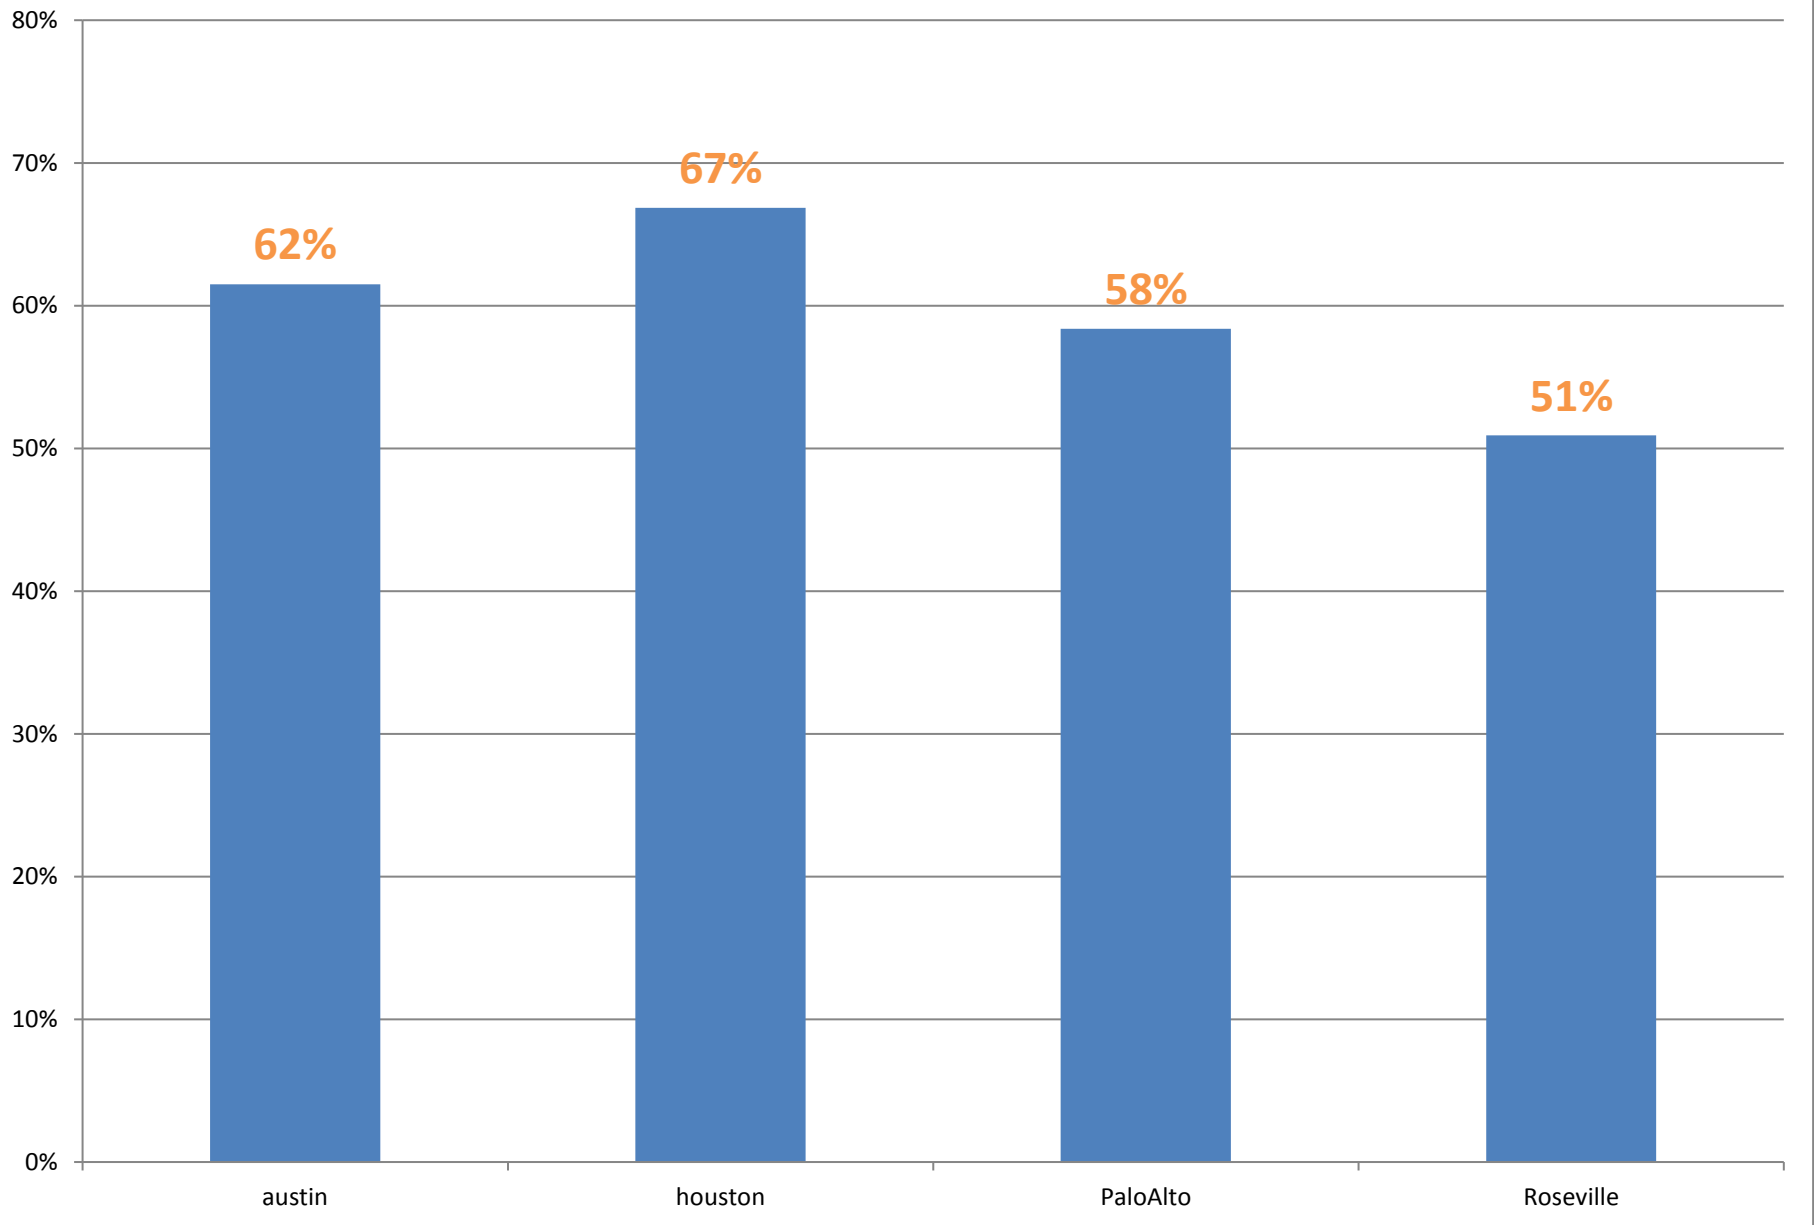

Program Submission Counts

Total pass: 1,910
Total fail: 1,067

Success Rate by Problem

Success Rate by Site & Problem

Success Rate by Site

Pass / Fail Distribution

Percentile Analysis

Language Submissions by Site